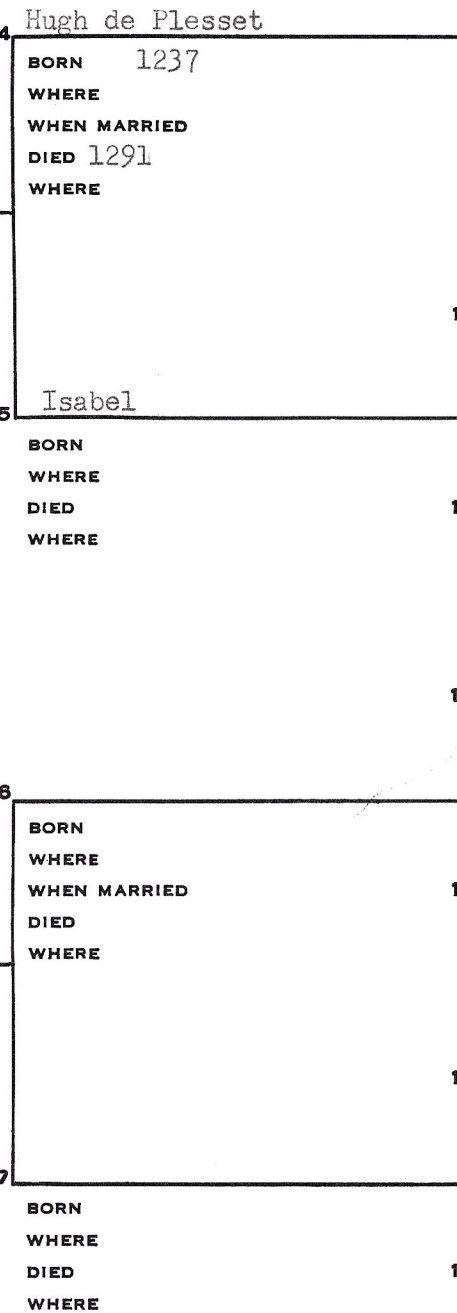

Theron S. Hall
 815 East 400 North
 Springville, Utah 84663

PEDIGREE CHART

CHART NO. 728

DATE _____
 NAME OF PERSON SUBMITTING CHART _____
 STREET ADDRESS _____
 CITY _____ STATE _____

NO. 1 ON THIS CHART IS THE SAME PERSON AS NO. 25

ON CHART NO. 725

GIVE HERE NAME OF RECORD OR BOOK WHERE THIS INFORMATION WAS OBTAINED. REFER TO NAMES BY NUMBER.
 BYU: Gen 929.2 Sn612 ch 97
 Burke: Dormant & Extinct Peerages, p 439
 The Barony of Castle Combe, Supp. table #2(Q929.242 P691p)