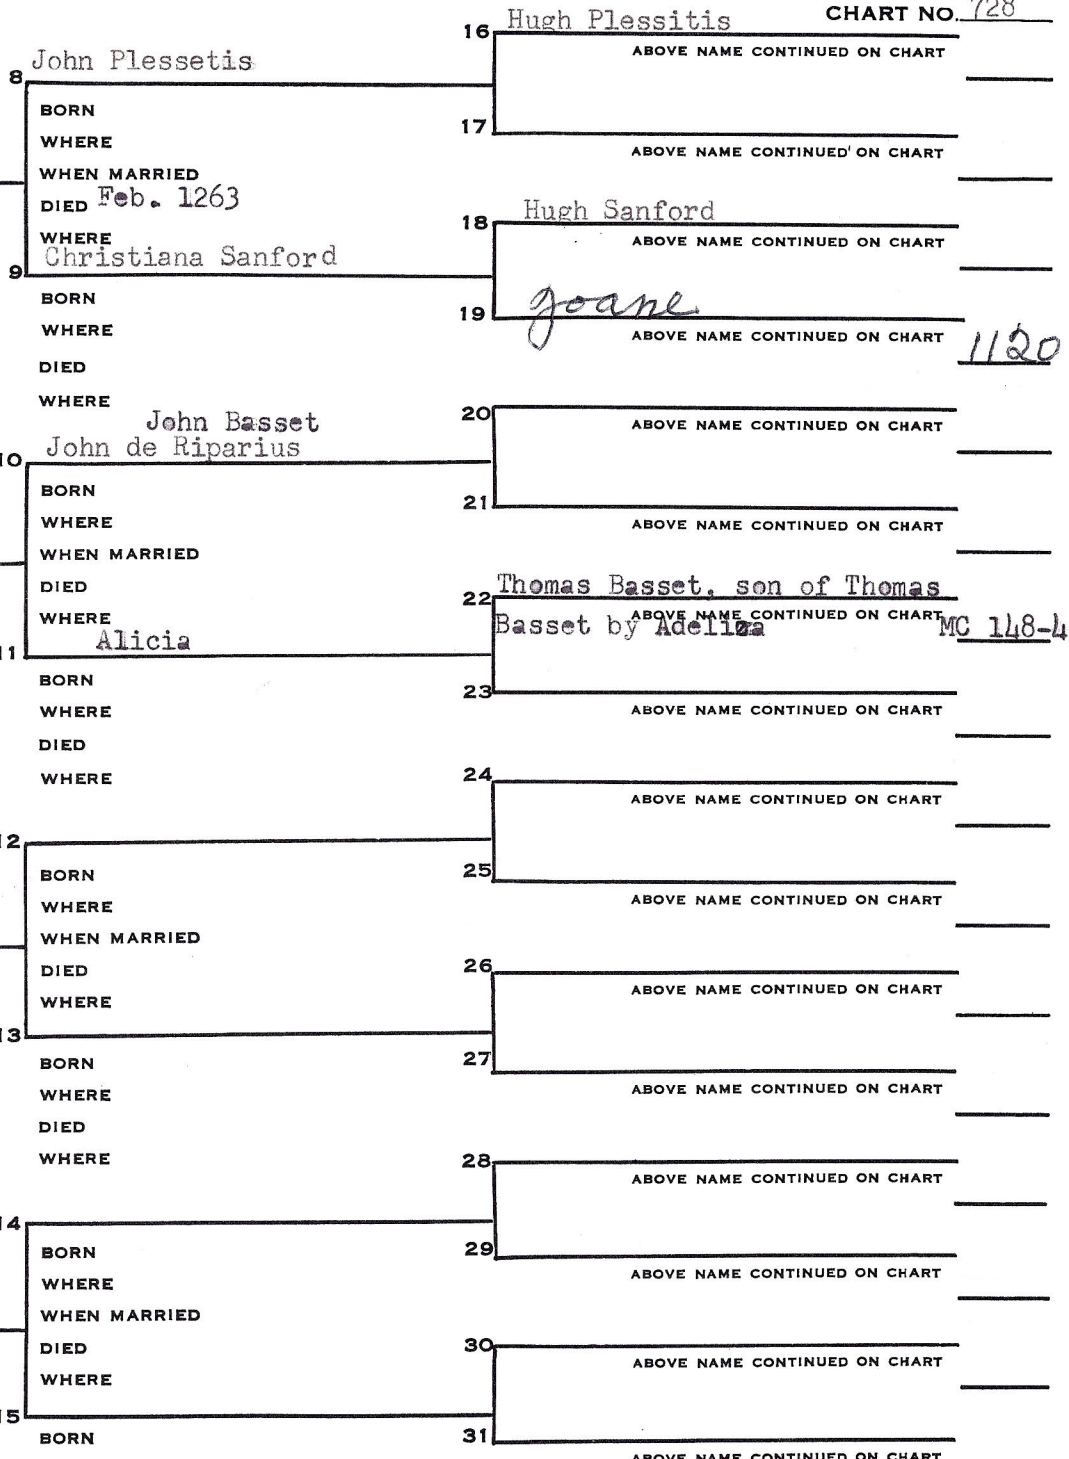

Theron S. Hall
 815 East 400 North
 Springville, Utah 84663

PEDIGREE CHART

CHART NO. 728

DATE _____
 NAME OF PERSON SUBMITTING CHART _____
 STREET ADDRESS _____
 CITY _____ STATE _____

NO. 1 ON THIS CHART IS THE SAME PERSON AS NO. 25

ON CHART NO. 725

GIVE HERE NAME OF RECORD OR BOOK WHERE THIS INFORMATION WAS OBTAINED. REFER TO NAMES BY NUMBER.
 BYU: Gen 929.2 Sn612 ch 97
 Burke: Dormant & Extinct Peerages, p 439
 The Barony of Castle Combe, Supp. table #2(Q929.242 P691p)